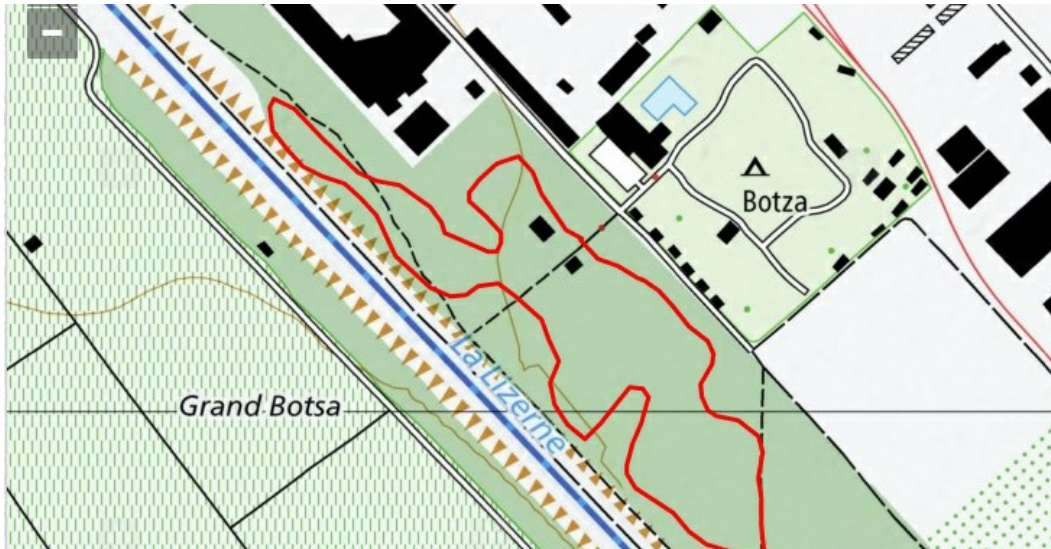

# LES COTEAUX DU SOLEIL

---

## Parcours Vita Vétroz

Parcours Vita Zurich in Vétroz

The Vita in Vétroz route is located near the Botza campsite. It is 1.8km long and its flat terrain will allow you to do sports without difficulty.