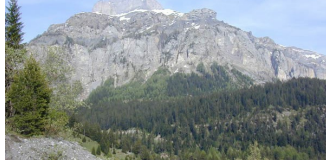

## Mayens and alpine pastures

TOUR DES  
ALPAGES DE  
CONTHEY

Degree of

TOUR DU  
MONT-GOND

Degree of  
difficulty: T3

TOUR OF LA  
FAVA

Degree of  
difficulty: T3

WALK AND  
FITNESS TRAIL  
ON THE  
HEIGHTS OF  
CONTHEY